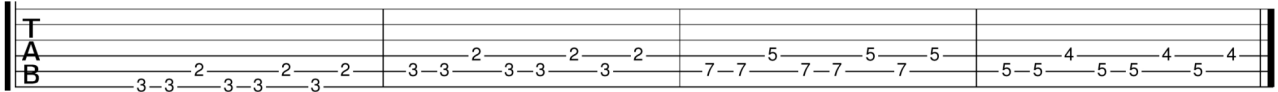

New Life Has Come

V1 G C
I stepped out of the grave
Em D
I'll never see the world the quite the same
G C Em D
The darkness turns to day The coldness fades away
G C Em D
Cause I have felt your mercy I have seen your grace
G C Em D
I have called on the savior and I'll never be the same
Em D/F# G Em D/F# C
Oh what a beautiful day When you reached down to save me

Production Order
Capo 2 Key A
 4 hats count
 Intro 1down 1up
 V1
 Ch
 V2
 Ch
 Bridge
 Ch ½ down ½ Up
 Bridge
 Intro 2x

CH G
Now I'm free and I'm singing praise
Em C D/F# G
New life has come all this joy inside it's all because of you
G
Now I'm free and I'm singing praise
Em C D/F# G
New life has come You've opened up my eyes It's all because of you